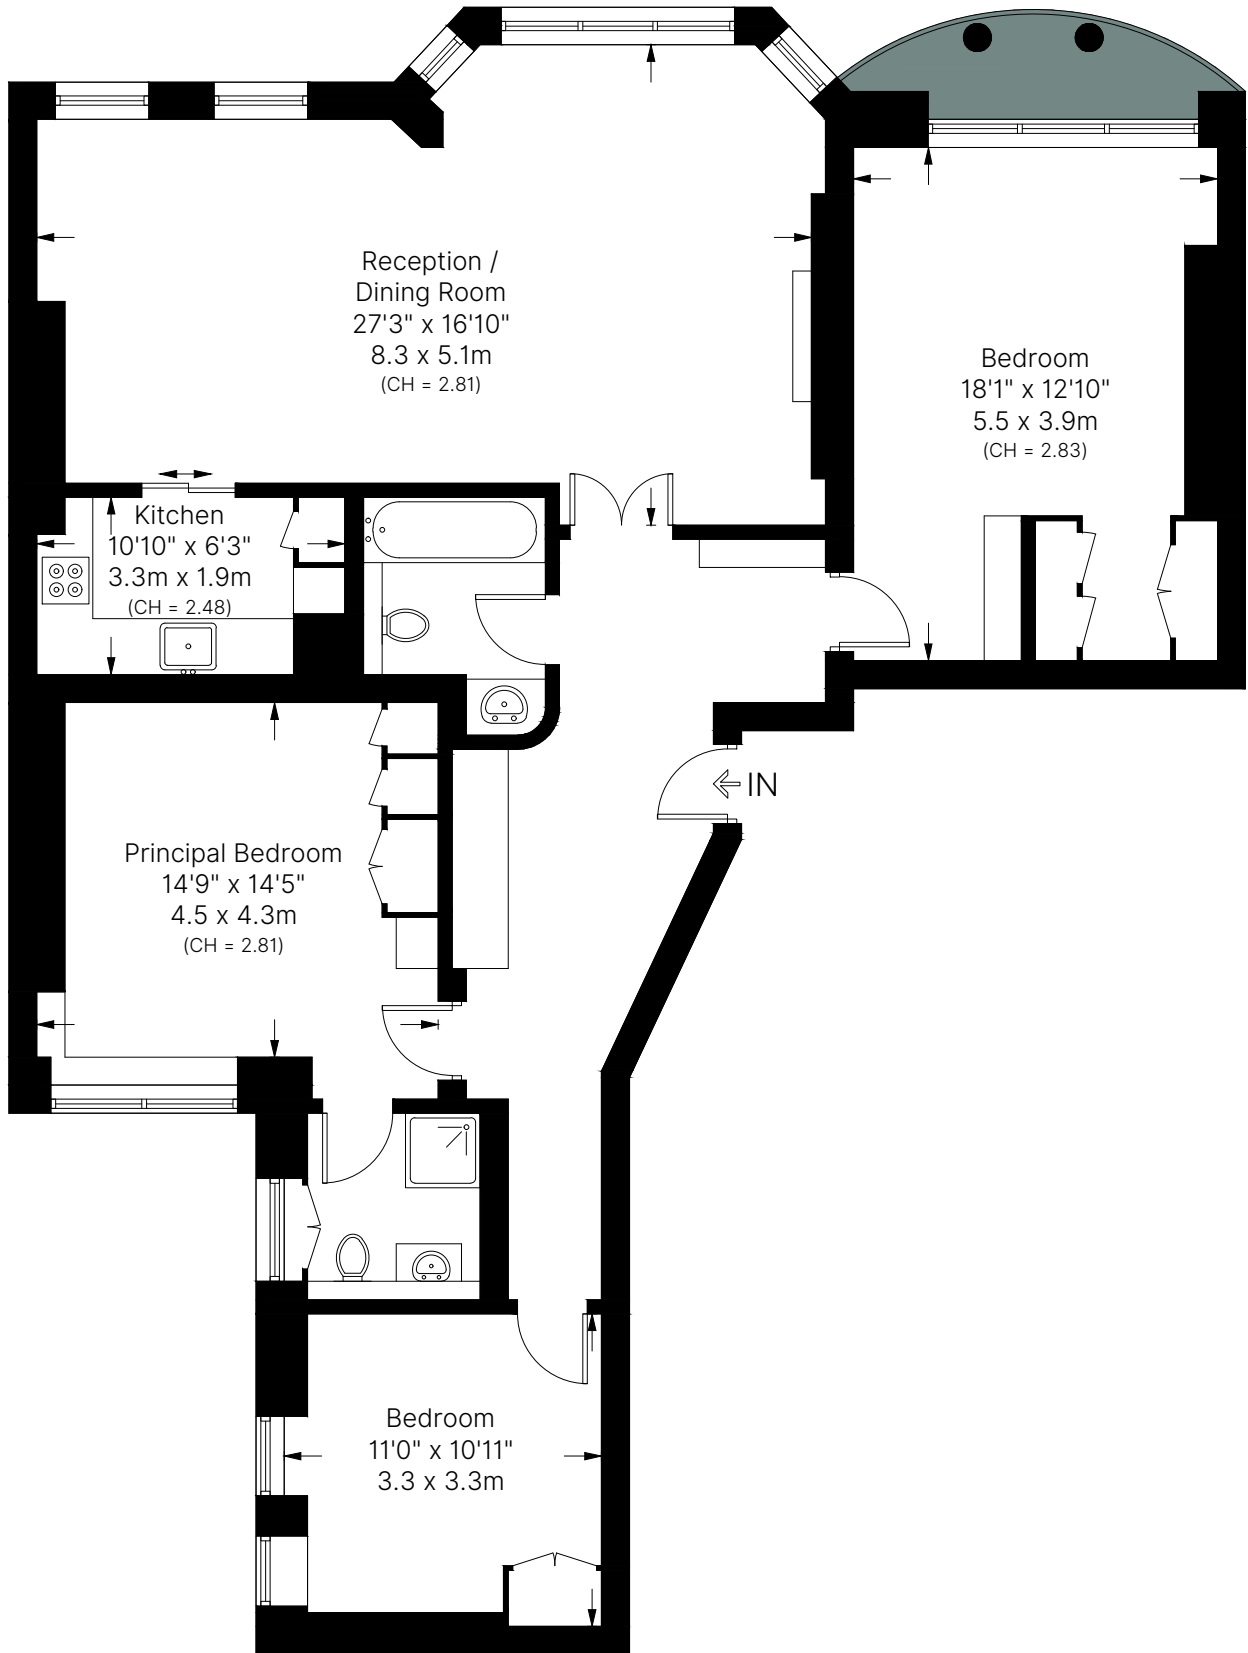

LINCOLN HOUSE, BASIL STREET, SW3

Approximate Gross Internal Area = 124.7 sq m / 1342 sq ft

Third Floor

Measurements are approximate, not to scale