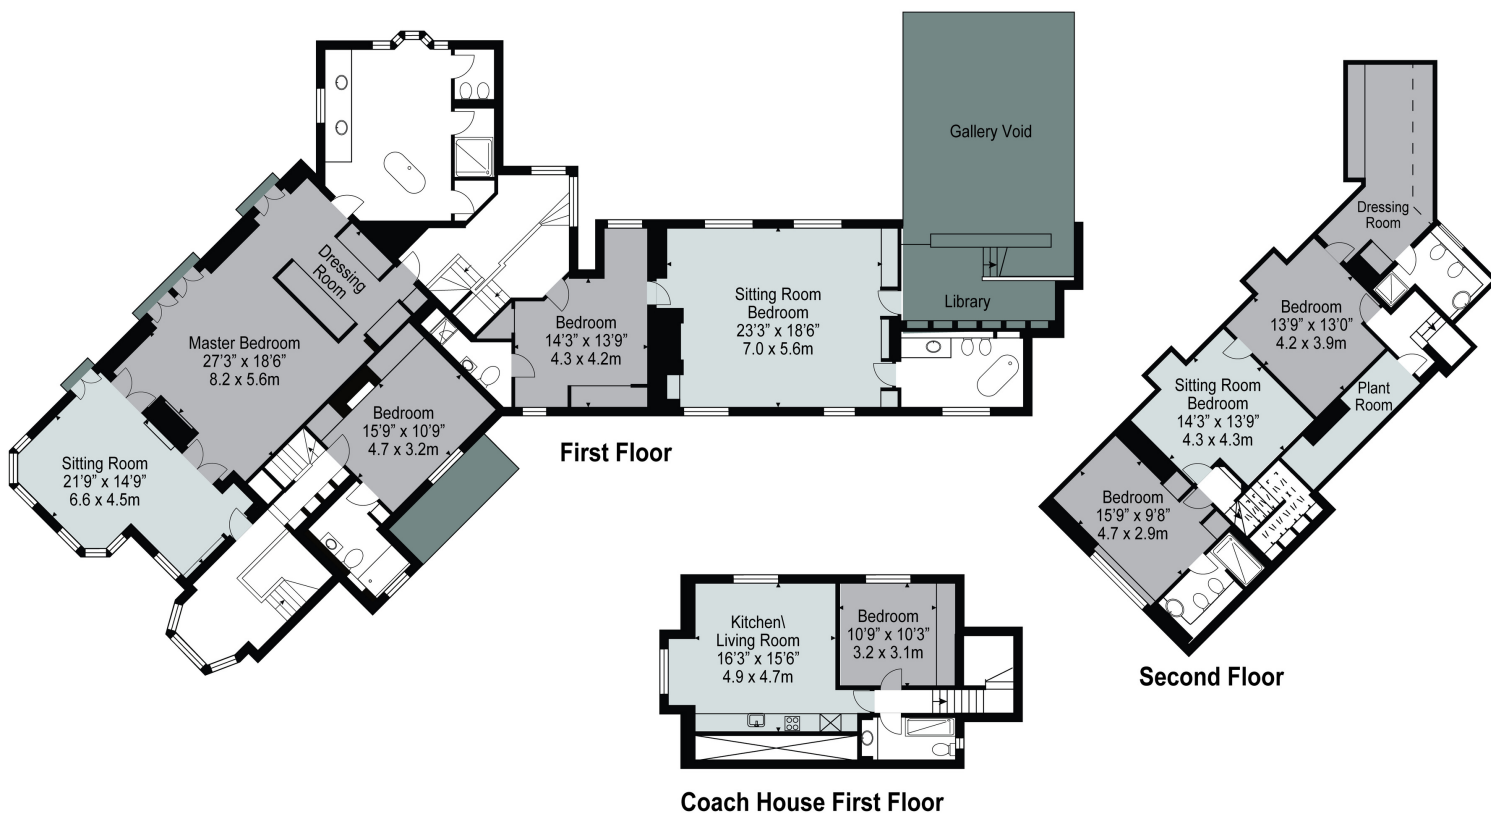

KENWOOD

Approximate Gross Internal Area
11,948 Sq.Ft / 1,029 Sq.m

Measurements are approximate, not to scale

Measurements are approximate, not to scale