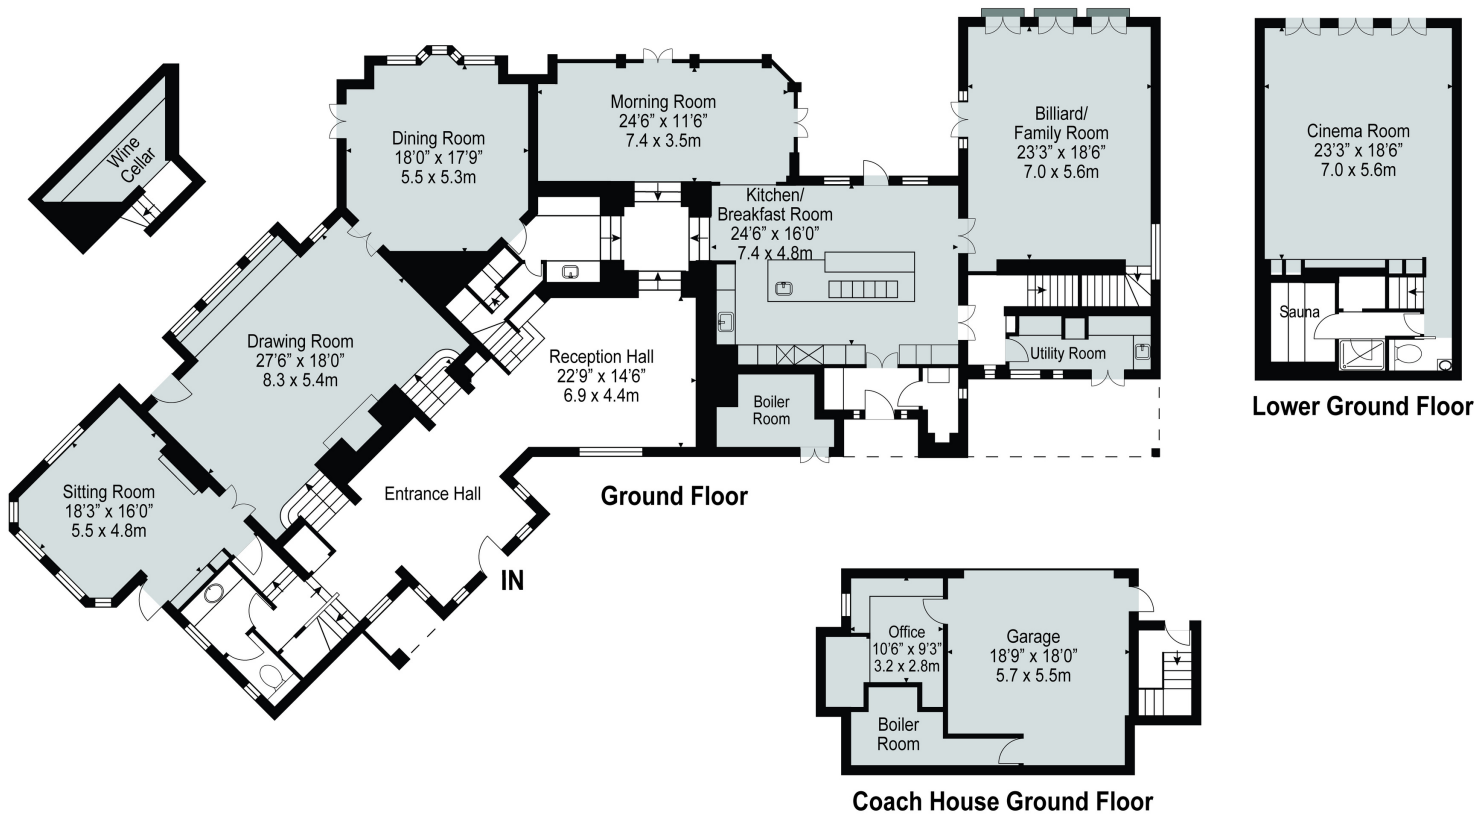

KENWOOD

Approximate Gross Internal Area
11,948 Sq.Ft / 1,029 Sq.m

Measurements are approximate, not to scale

Measurements are approximate, not to scale