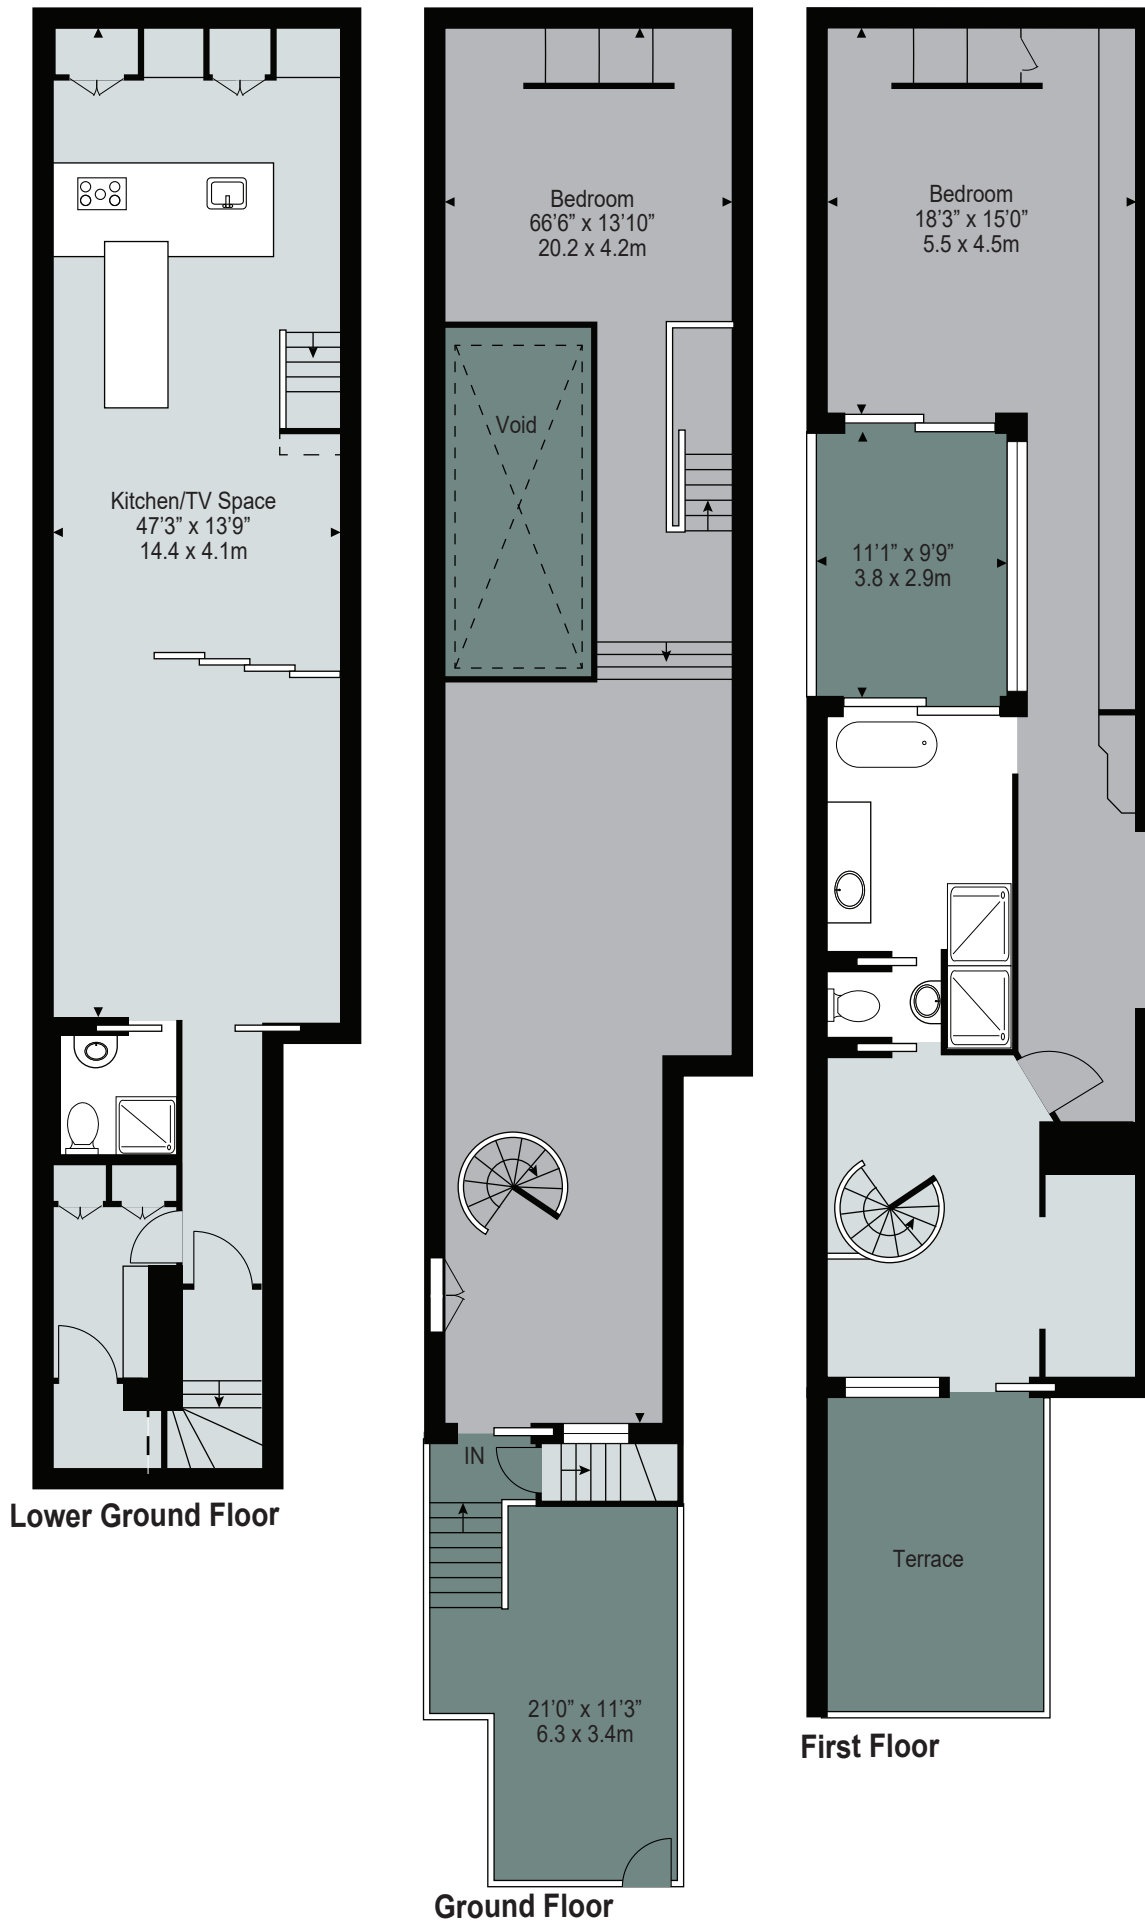

PARK WALK

Approximate Gross Internal Area
2,362 Sq.Ft / 219.41 Sq.m

Measurements are approximate, not to scale